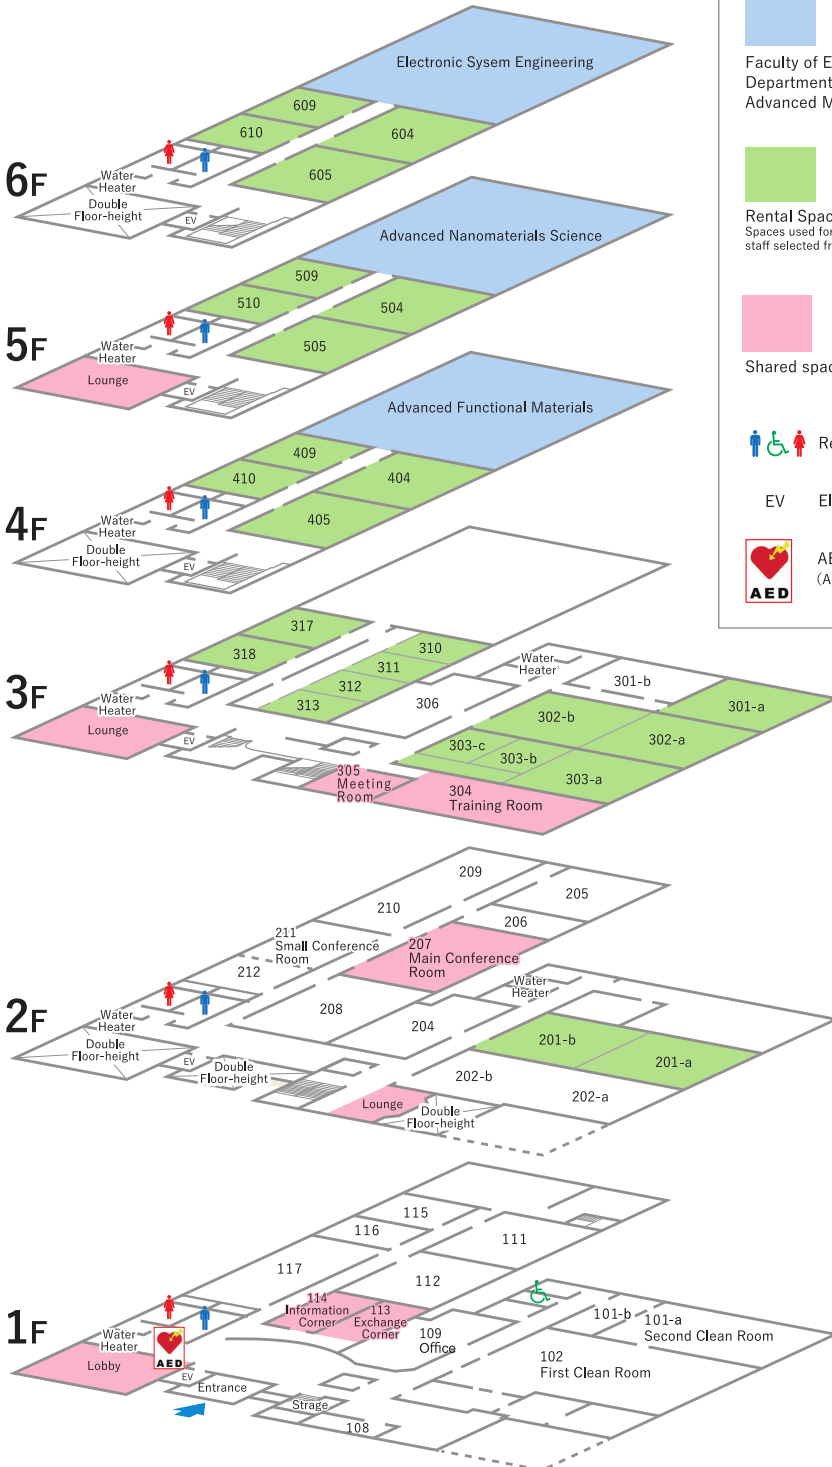

Open Innovation Building

Chikushi Campus of Kyushu University

Faculty of Engineering Sciences
 Department of Global innovation
 Advanced Materials and Devices

Rental Space
 Spaces used for university's
 staff selected from among applicants

Shared space

Rest Room

EV Elevator

AED
 (Automated External Defibrillator)